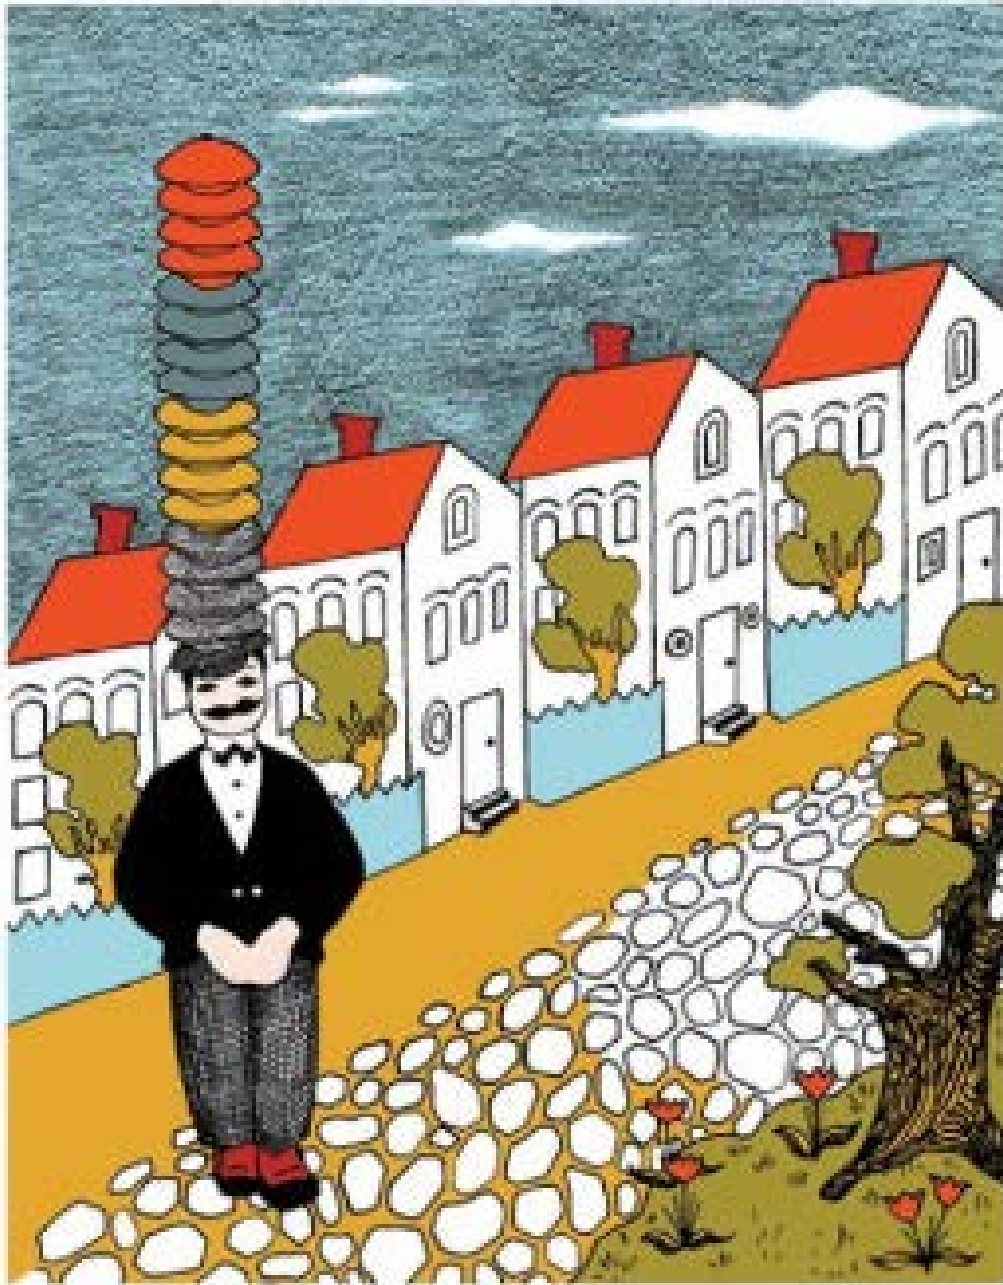

THE
RARE
BOOK

CAPS FOR SALE

*A Tale of a Peddler, Some Monkeys
and Their Monkey Business*

TOLD & ILLUSTRATED BY
Esphyr Slobodkina

The man yelled, "Caps."

The man couldn't sell the caps.

The    a  tree.

Adapted from the original text, Caps For Sale by Esphyr Slobodkina, Young Scott Books

The  came  in the  morning .

The man woke up.

 
No caps.

The    right.

The    left.

The    the  tree.

The    the  tree.

The   looked  up.

caps

Red

caps

The man yelled, "Caps!"

The man walked to town.

The end.

Disclaimer

This Adapted Literature resource is available through the Sherlock Center Resource Library. The text and graphics are adapted from the original source. These resources are provided for teachers to help students with severe disabilities participate in the general curriculum. Please limit the use and distribution of these materials accordingly.