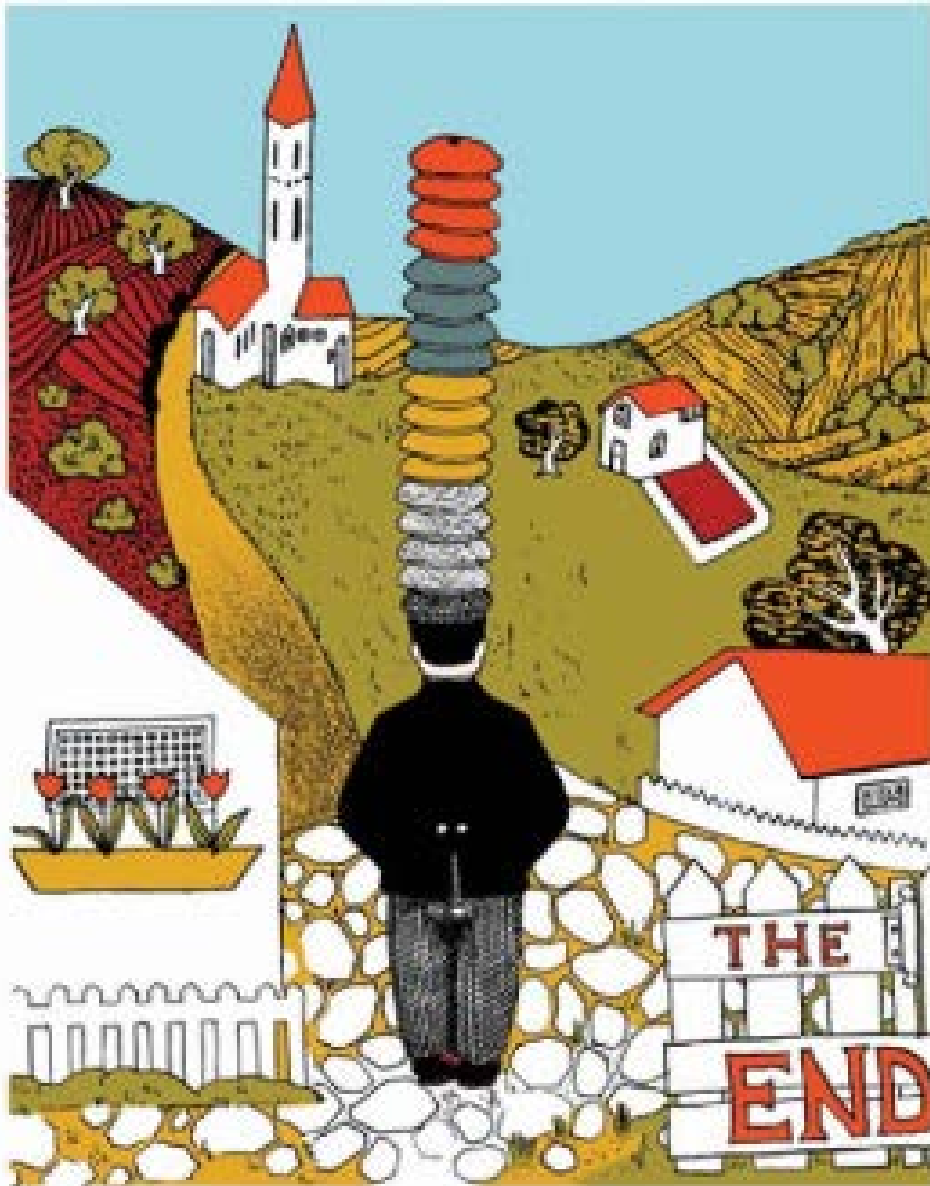

THE
RARE
BOOK

CAPS FOR SALE

*A Tale of a Peddler, Some Monkeys
and Their Monkey Business*

TOLD & ILLUSTRATED BY
Esphyr Slobodkina

The man yelled, "Caps."

The man couldn't sell the caps.

The    a  tree.

Adapted from the original text, Caps For Sale by Esphyr Slobodkina, Young Scott Books

The  came  in the  morning .

The man woke up.

 
No caps.

The    right.

The    left.

The    the  tree.

The    the  tree.

The   looked  up.

caps.

Checked

caps

Gray

caps

Brown

caps

Blue

caps

Red

caps

The man yelled, "Caps!"

The man walked to town.

The end.

Disclaimer

This Adapted Literature resource is available through the Sherlock Center Resource Library. The text and graphics are adapted from the original source. These resources are provided for teachers to help students with severe disabilities participate in the general curriculum. Please limit the use and distribution of these materials accordingly.